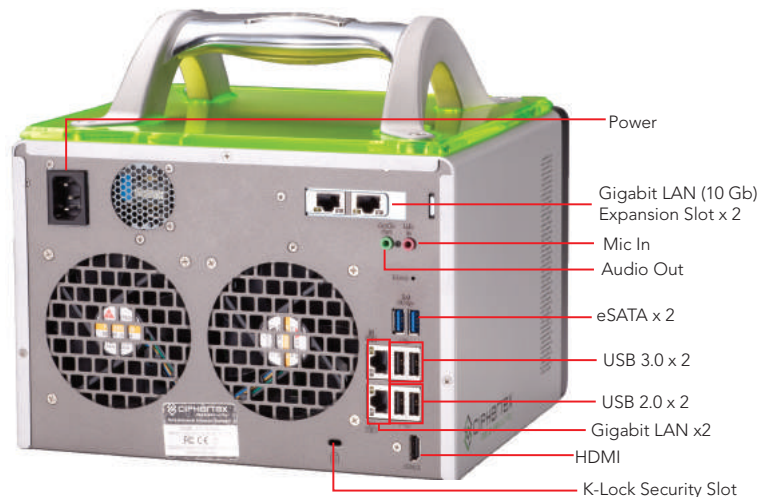

Note: The system memory can be increased to 3GB by installing an additional 1GB/2GB SO-DIMM RAM module.

FLASH MEMORY

512MB DOM

LED INDICATORS

Power, Status, LAN, USB, SATA, Hard Drive 1, Hard Drive 2, Hard Drive 3, Hard Drive 4, Hard Drive 5, Hard Drive-6

USB CONNECTIVITY

2x USB 3.0 port (back)
3x USB 2.0 port (Front: 1, back: 2)
Support USB printer, pen drive, USB hub(front), and USB UPS etc.

eSATA

2x eSATA port (back)

PUSH BUTTON

System: Power button, USB One-Touch-Back-up Button, Reset Button

ALARM WARNING

System warning

SOUND LEVEL (DB)

HDD sleep: 14.7 dB
In operation: 21.43 dB
(with 5 x 500GB HDDs installed)

LCD PANEL

Mono-LCD display with backlight
Enter button, Select button for configuration

HDMI

HDMI x1

IR

Built-in Infrared Receiver (IR) for MCE remote control

AUDIO IN

1 (reserved)

AUDIO OUT

1 (Supported application; Music Station, HD Station)

PCI-E SLOT

1, with dual-port GbE NIC pre-installed (for optional 10GbE network expansion)

POWER CONSUMPTION (W)

Sleep mode: 26.3W
In operation: 49.8W
Power-off (inWOL mode) 1W
(with 500GB HDD installed)

TEMPERATURE

0~40°C

HUMIDITY

Input: 100~95% R.H.

POWER SUPPLY

Input: 100~240V AC, 50/60Hz, Output: 250W

SECURITY

K-lock security slot for theft protection

FAN

2 Smart Fan System

SIZE & WEIGHT

Height: 7"(W/O handle) (177.8mm)
Height: 9.5"(With handle) (241.3 mm)
Width: 10.4"(264.16 mm)
Depth: 9.5"(241.3 mm)
Gross weight: 23.7 lbs (10.75 kg)