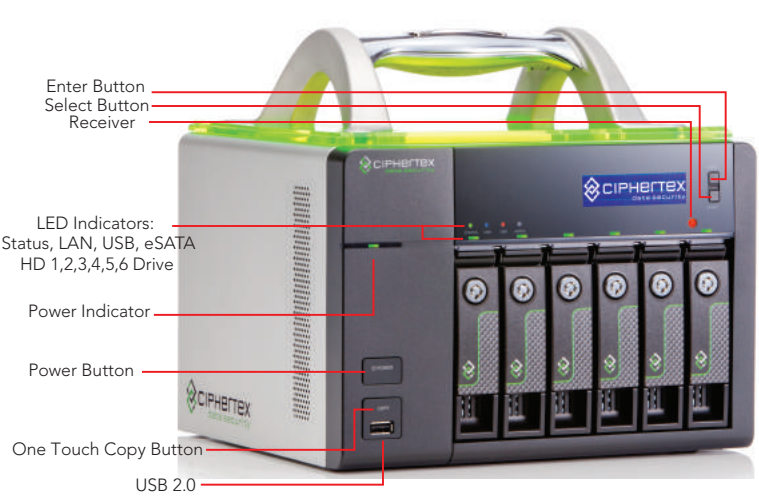

FAN

2 Smart Fan System

SIZE & WEIGHT

Height: 7"(W/O handle) (177.8mm)
Height: 9.5"(With handle) (241.3 mm)
Width: 10.4"(264.16 mm)
Depth: 9.5"(241.3 mm)
Gross weight: 23.7 lbs (10.75 kg)

MAXIMUM SECURITY / MAXIMUM PERFORMANCE