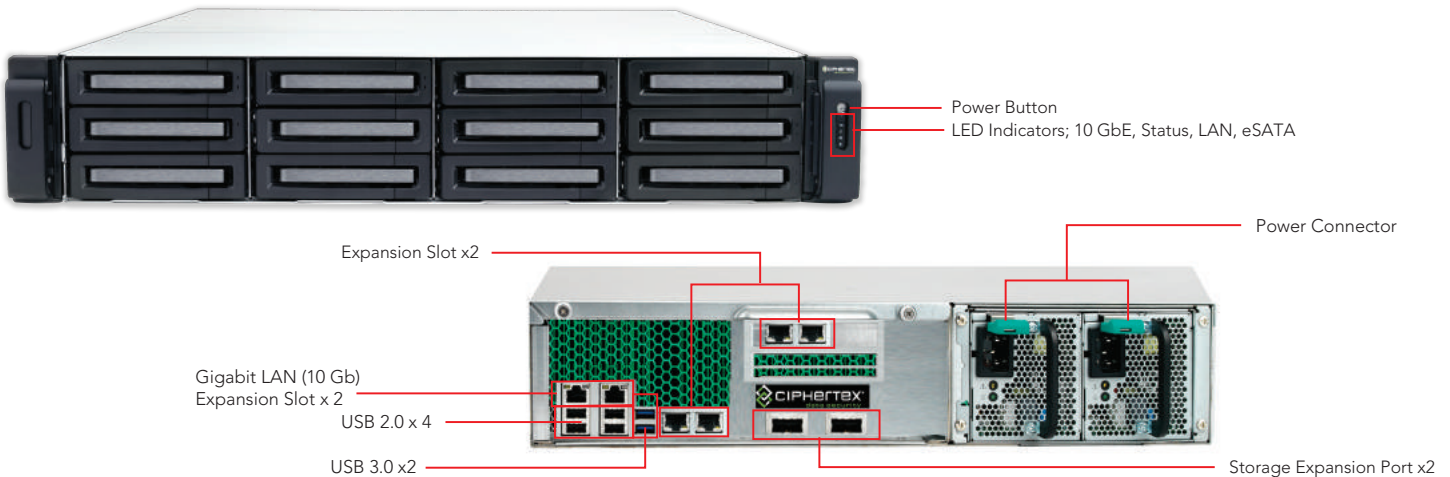

HARDWARE SPECIFICATIONS

CAPACITY

12TB | 24TB | 36TB | 48TB

STORAGE

12 x3.5" SATA 6Gb/s, SATA 3Gb/s hard Drive
2.5" SATA,SSD Hard drives

LAN PORT

2x Gigabit RJ-45 Ethernet port (optional dual-port 10 Gb and 1Gb network card are supported)

PERFORMANCE/ CPU

Quad Core Intel ® Xeon ® E3-1245 V2 Processor 3.4 GHz
System memory: 8GB DDR3 ECC RAM
Memory module pre-installed: 4GB x2
Total memory slots: 4
Memory expandable up to : 32 GB (8GB x4)

LED INDICATORS

Power, Status, LAN USB, eSATA, HD 1,2,3,4,5,6,7,8,9,10,11,12, storage expansion port status

USB CONNECTIVITY

2x USB 3.0 port (rear)
4x USB 2.0 port (rear)
Support USB printer, pen drive, USB hub, and USB UPS etc.

FLASH MEMORY

512MB DOM
12 x3.5- inch SAT/SATA 6Gb/s. SAS/SATA 3Gb/s hard drive or 2.5-inch SAS/ SATA, SSD hard drive

PCI-E SLOT

1, with dual-port GbE NIC pre-installed (for optional 10GbE network expansion)

POWER CONSUMPTION (W)

Sleep mode: 68W
In operation: 296W
(With 12 har drive installed)

PUSH BUTTON

System: Power button, USB One-Touch-Back-up Button, Reset Button

ALARM WARNING

System warning

FAN

3x 6cm smart cooling fan

SIZE & WEIGHT

Height: 3.46" (88mm)
Width: 17.28" (439mm)
Depth: 20.47" (520 mm)
Net Weight: 35.01 lbs (15.88 kg)
Gross weight: 50.53 lbs (22.92 kg)

TEMPERATURE

0~40°C

HUMIDITY

5~95% RH non- condensing, wet bulb: 27°C

POWER SUPPLY

Input: 100~240V AC, 50/60Hz, Output: 600W

MAXIMUM SECURITY / MAXIMUM PERFORMANCE

Ciphertex Data Security · 9301 Jordan Avenue 106 · Chatsworth CA 91311 USA
toll free 877.977.8878 · 818.773.8989 · ciphertex.com

©2013 Ciphertex, Ciphertex is a trademark of Ciphertex. Ciphertex reserves the right to change product offerings and specifications without notice. Optional accessories sold separately.

FCC CE COMPLIANCE
Designed/Assembled/Integrated/Tested
in the USA using domestic and/or foreign components